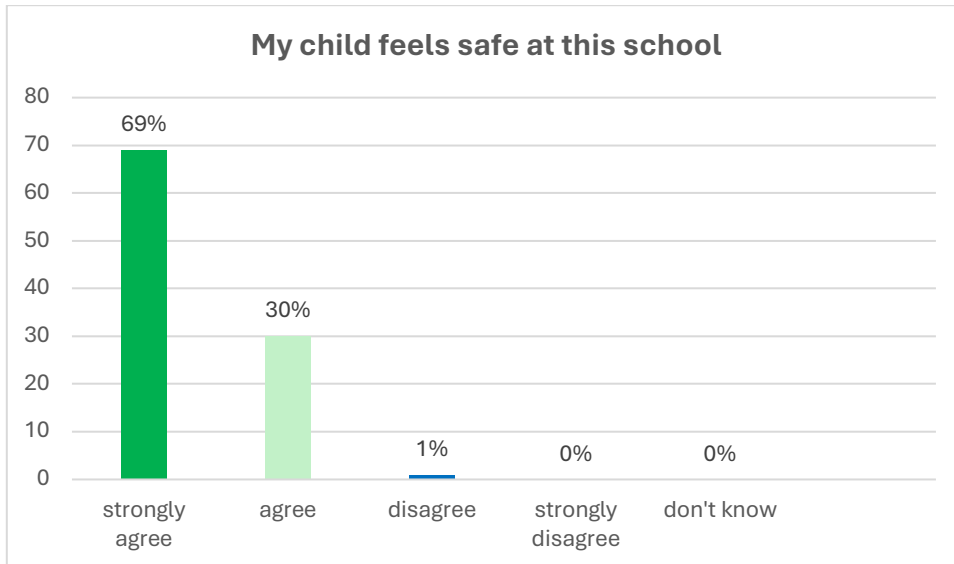

Parent Survey Results Ofsted December 2024

My child has been bullied and he school has dealt with the bullying quickly and effectively

The school makes me aware of what my child will learn during the year

When I have raised concerns with the school they have been dealt with properly

My child has SEND, and the school gives them the support that they need to succeed

The school has high expectations for my child