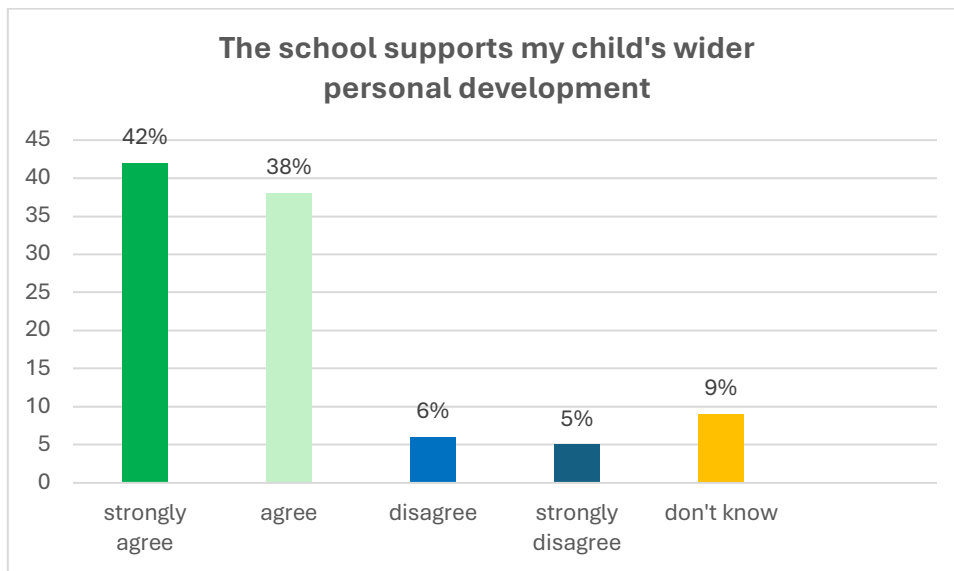

These are the results published by Ofsted Parent View

<https://parentview.ofsted.gov.uk/parent-view-results/survey/result/1562/15>

Please note percentages have been rounded up, some questions total 101% instead of 100%