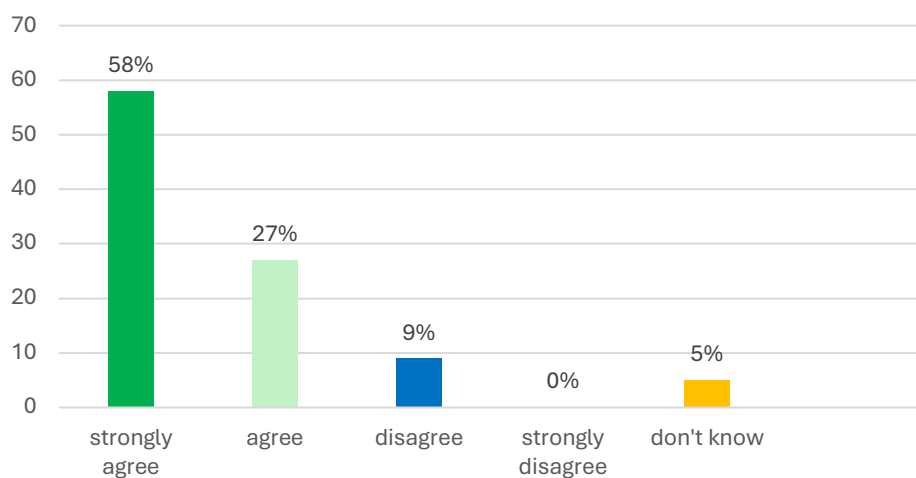

My child does well at this school