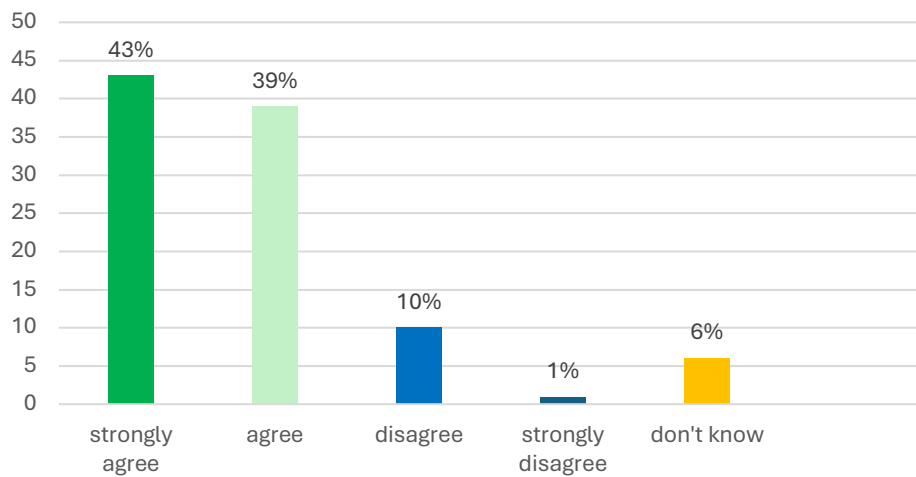

Parent Survey Results Ofsted December 2024

My child has been bullied and he school has dealt with the bullying quickly and effectively

The school makes me aware of what my child will learn during the year

When I have raised concerns with the school they have been dealt with properly

My child has SEND, and the school gives them the support that they need to succeed

The school has high expectations for my child