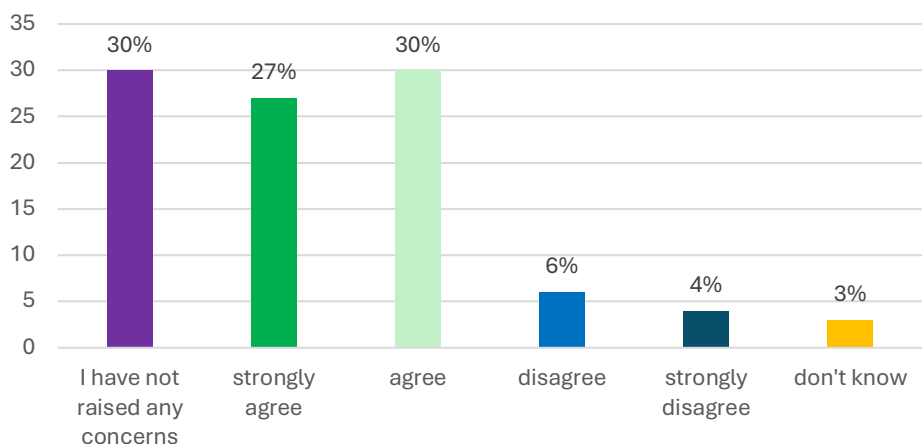

Parent Survey Results Ofsted December 2024

My child has been bullied and he school has dealt with the bullying quickly and effectively

The school makes me aware of what my child will learn during the year

When I have raised concerns with the school they have been dealt with properly

My child has SEND, and the school gives them the support that they need to succeed

The school has high expectations for my child