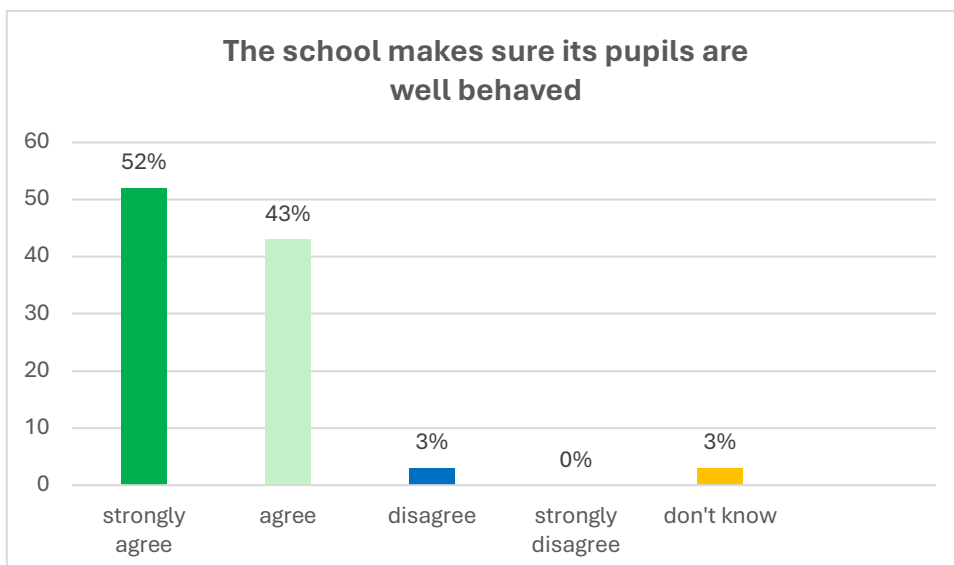

Parent Survey Results Ofsted December 2024

My child has been bullied and he school has dealt with the bullying quickly and effectively

The school makes me aware of what my child will learn during the year

When I have raised concerns with the school they have been dealt with properly

My child has SEND, and the school gives them the support that they need to succeed

The school has high expectations for my child