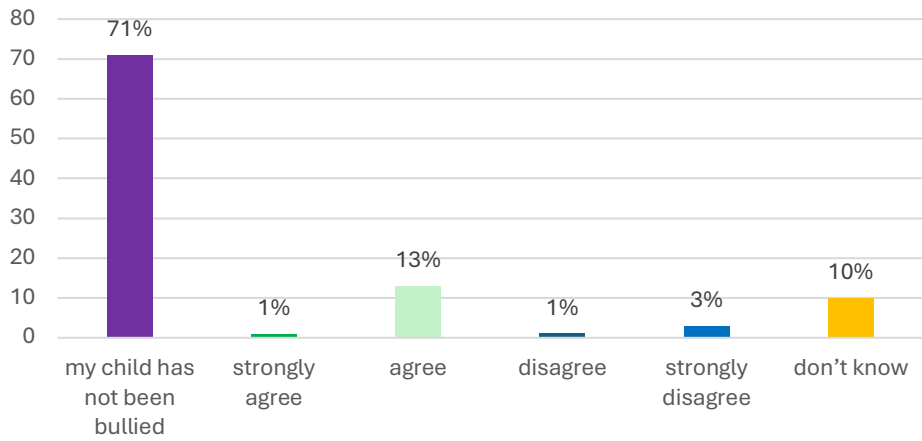

Parent Survey Results Ofsted December 2024

My child has been bullied and he school has dealt with the bullying quickly and effectively

The school makes me aware of what my child will learn during the year

When I have raised concerns with the school they have been dealt with properly

My child has SEND, and the school gives them the support that they need to succeed

The school has high expectations for my child